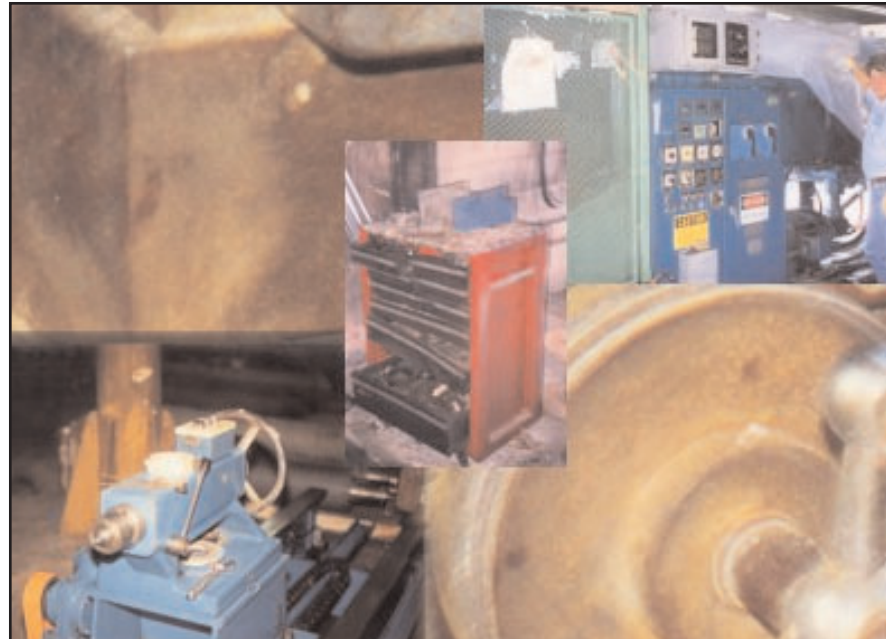

**Asset Recovery
Technologies, Inc.**

Heavy Equipment Division

Fire, water, chemical contamination...

all wreak havoc on machinery; causing rust, corrosion, failures and product defects. Repairs cannot be preformed until the equipment is cleaned, and replacement may take months from overseas suppliers. The **ART Disaster Response Team** can put your company back in business fast!

By first analyzing with chemical testing and careful inspection, ART thoroughly investigates the adverse factors affecting your equipment. Corrosion, water intrusion, lubrication failure, metal pitting, etc. are all evaluated. From this careful analysis the ART Team immediately establishes the cleaning procedures required to restore your equipment, all within a matter of hours after arriving at your site.

Swinging into action within just a few hours of initial evaluation, the ART Team begins the process of recovering your equipment with a minimum of production interruption and a swift return to capacity.

The Recovery Steps:

- Inspection & Analysis by ART Mechanical Specialists
- On-site Chemical Testing of Corrosion (where applicable)
- Establishment of a Recovery Plan
- Removal of Moisture & Smoke
- Removal of Rust & Corrosion
- Re-lubrication & Repairs
- Re-instatement of Warranty (where applicable)
- Return to Service
- Complete Documentation for Insurance Purposes

ART mechanical specialists combine years of experience and technical expertise to ensure a successful recovery.

Mechanical, Industrial, and Manufacturing Equipment Serviced:

- CNC Machinery
- Large and Small Metalworking Machines
- Printing Presses
- Plastic Injection Molding Machinery
- Printed Circuit Board Fabrication
- Semiconductor Fabrication Equipment
- Electro-plating Lines
- Assembly, Conveyor and Materials Handling Equipment
- Control Centers
- Small Tools
- & All Other Types of Mechanical Equipment

Asset Recovery Technologies, Inc.

1580 Louis Avenue
Elk Grove Village, Illinois 60007
(800)805-0644
www.disasterhelp.com